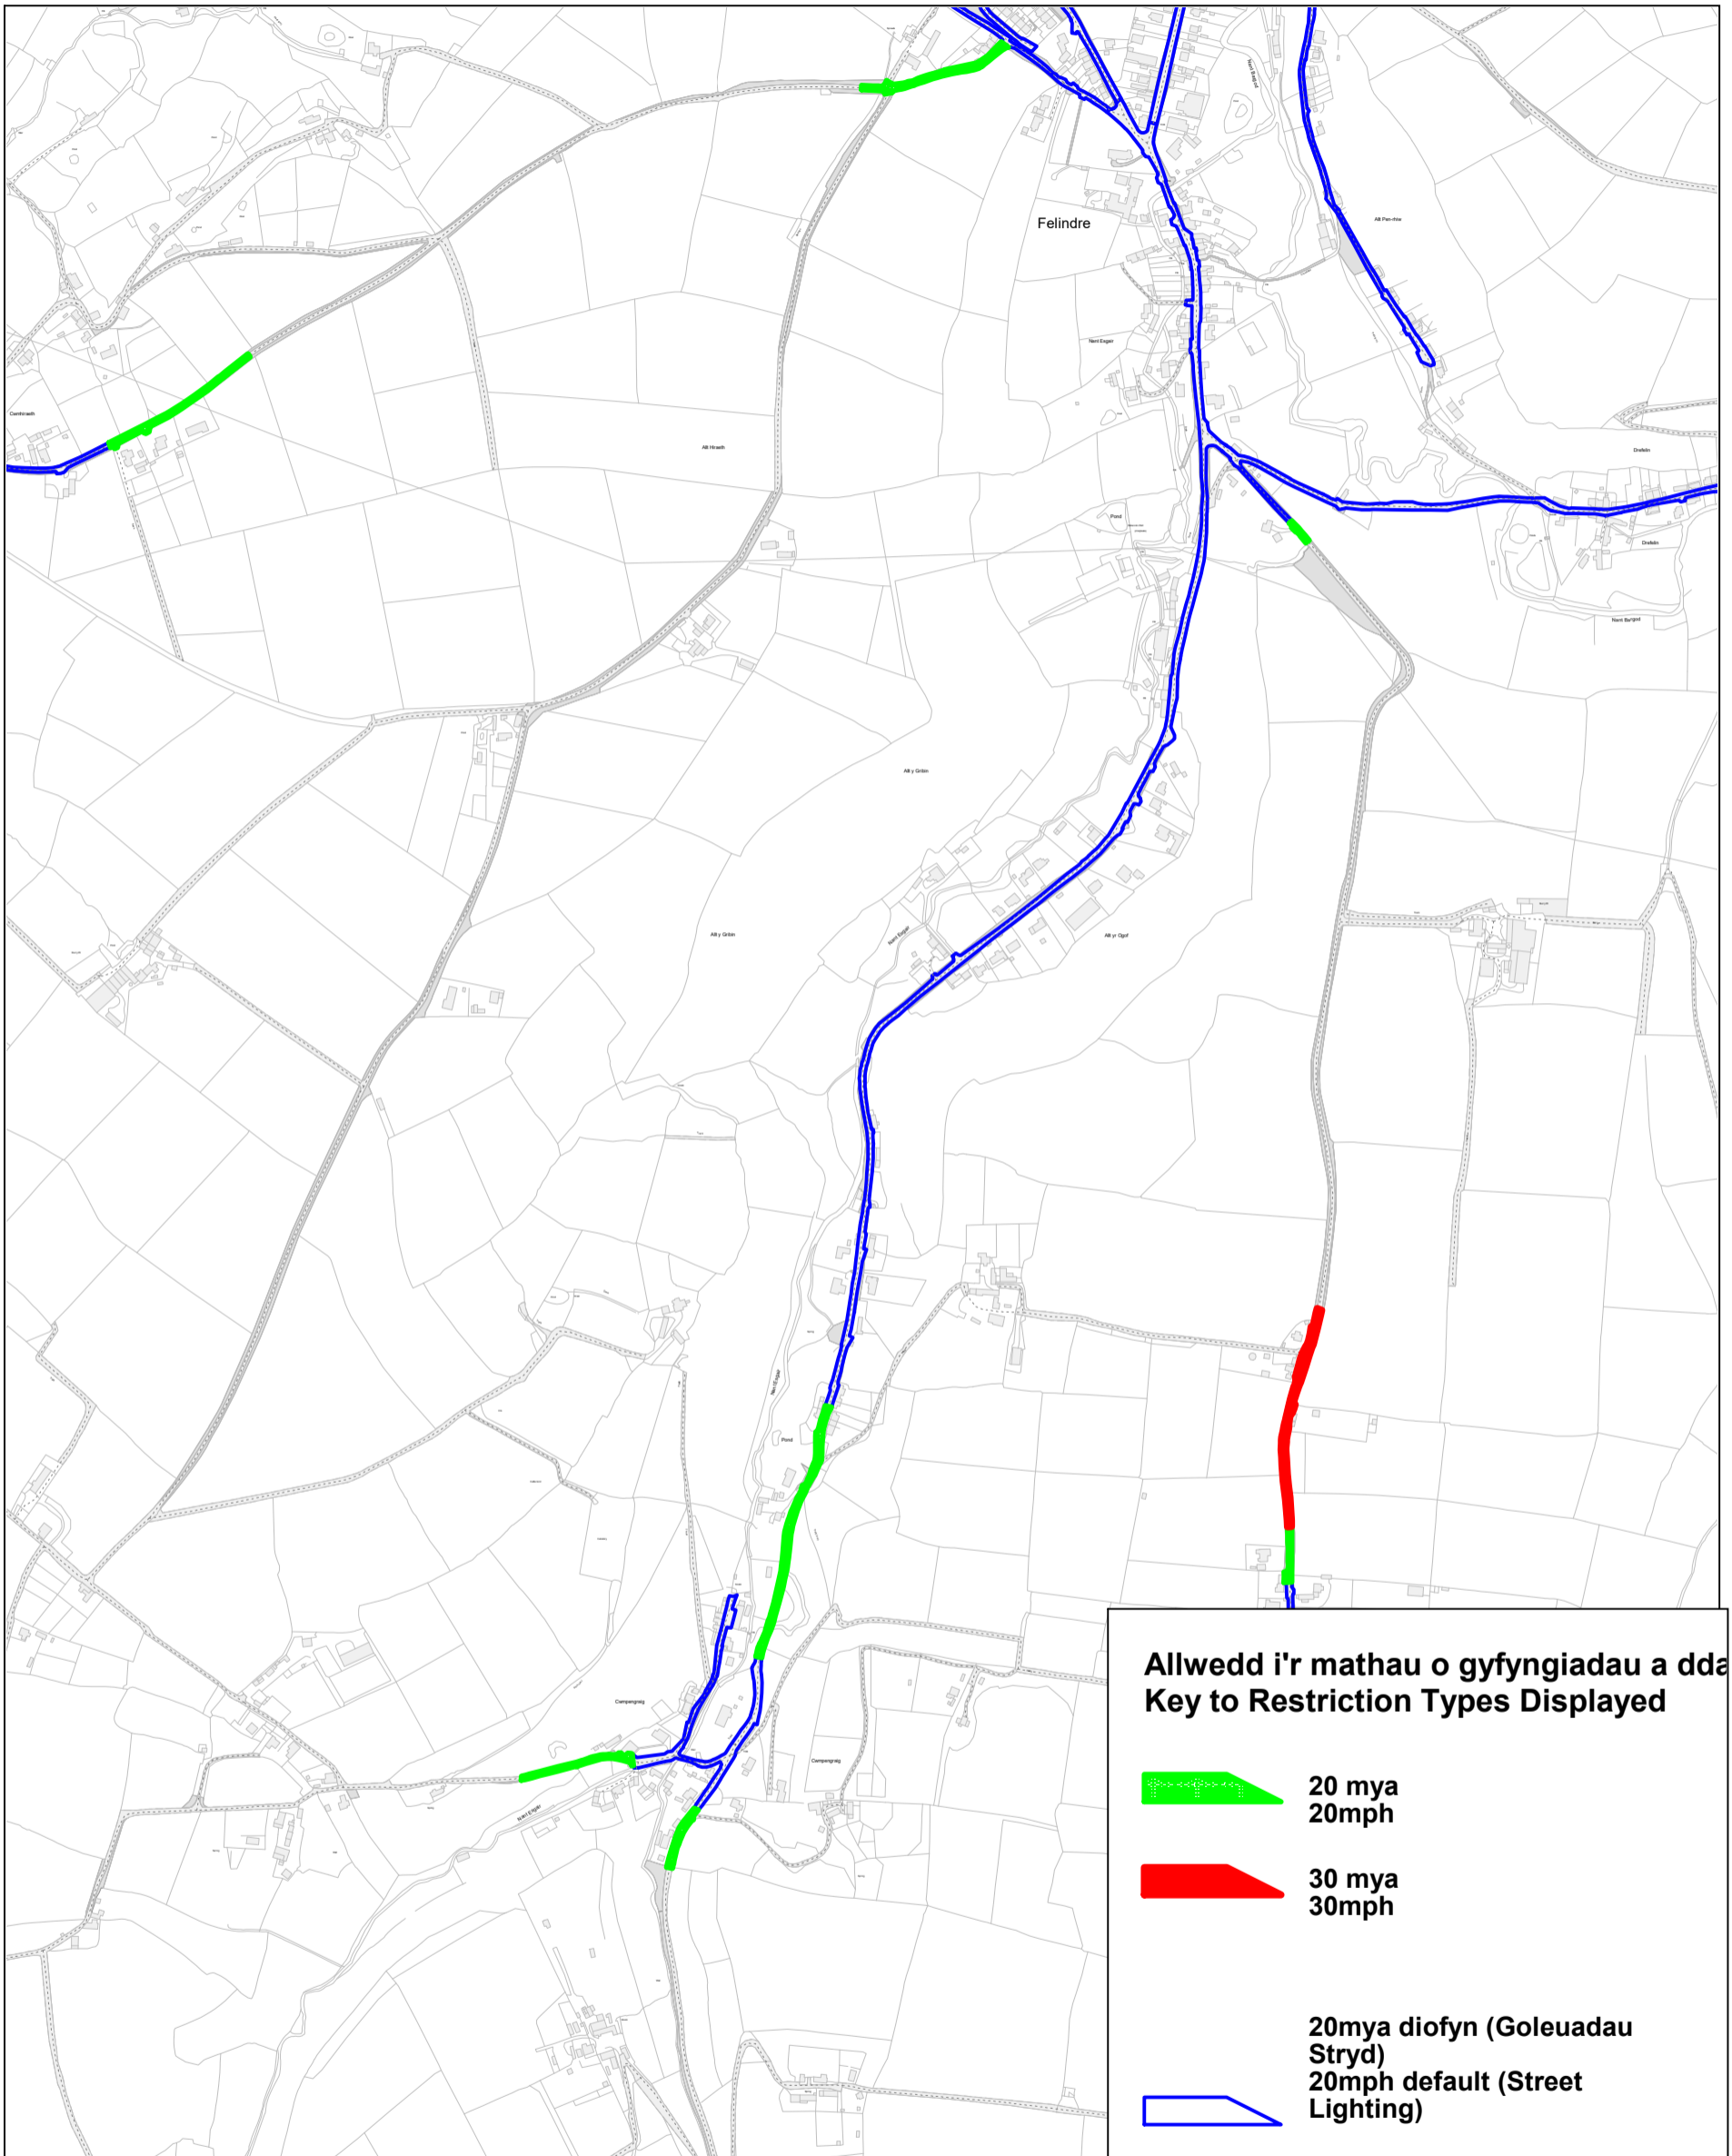

Objection 1 - PentreMorgan & Bronwydd Area

© Hawlfraint y Goron a hawlfraint
cronfa ddata Arolwg Ordnans
100023377 © Crown copyright and
database rights 2021 Ordnance
Survey 100023377

1 : 10000
01/08/2023

DRAWN BY

Allwedd i'r mathau o gyfyngiadau a dda
Key to Restriction Types Displayed

 **20 mya**
20mph

 **20mya diofyn (Goleuadau Stryd)**
20mph default (Street Lighting)

© Hawlfraint y Goron a hawliau cronfa ddata Arolwg Ordnans 100023377 © Crown copyright and

DRAWING TITLE
 Objection 4 - Hebron

SCALE | 1 : 5000

DATE | 01/08/2023

DRAWING No. |

DRAWN BY |

|

|